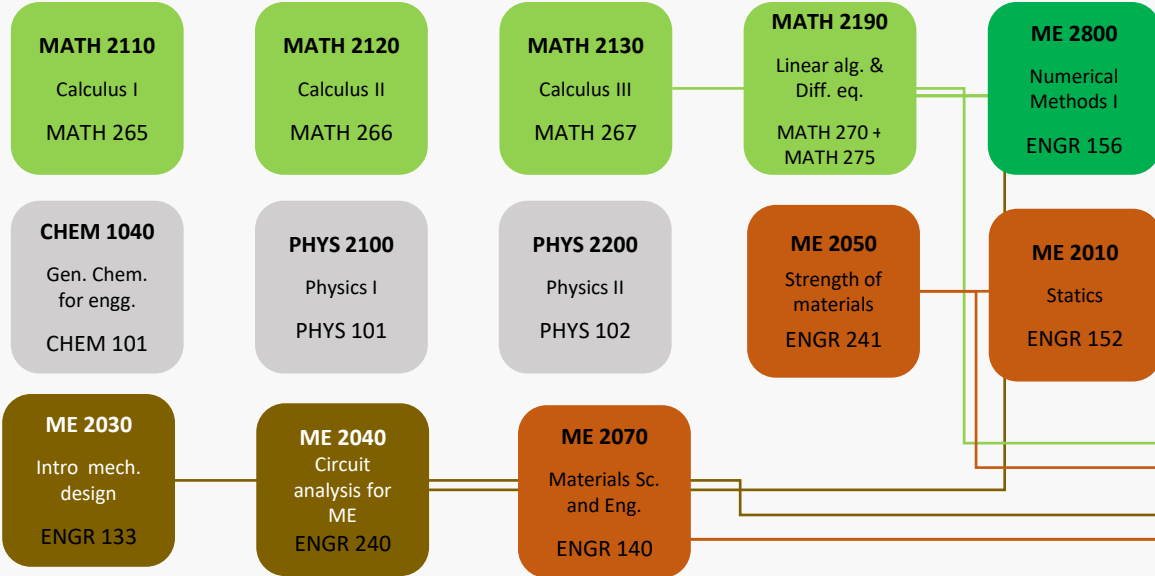

Major Articulation agreement*

Every courses transferred are required to be C or better
 * Subject to different articulation agreement

Transferrable courses*

Every courses transferred are required to be C or better
 * Subject to different articulation agreement

First Year

36

Second Year

30